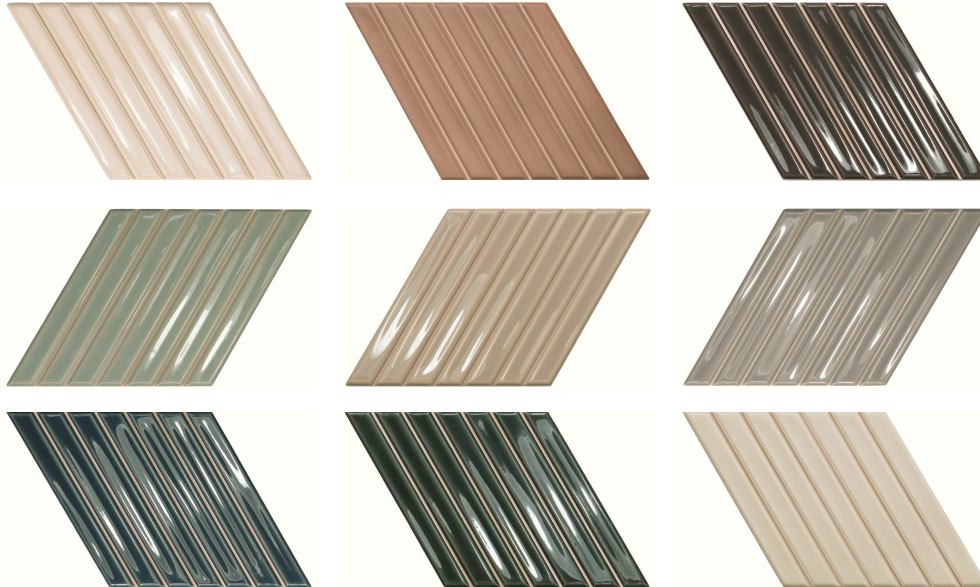

THORNTREE
natural stone • fine porcelain

SPIKE BARS

DEEP WHITE, EARTH, EBONY, FERN, GREIGE,
MINERAL GREY, PEACOCK, ROYAL GREEN,
TALC

TESTING DATA

Water Absorption: >10%
Flexural Strength: ≥ 12 N/mm²
Frost Resistance: N/A
Stain Resistance: Class 5