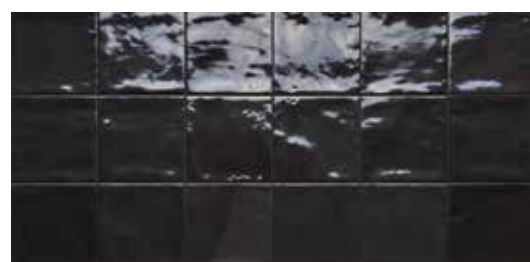

J92660
10x10 (4"x4")