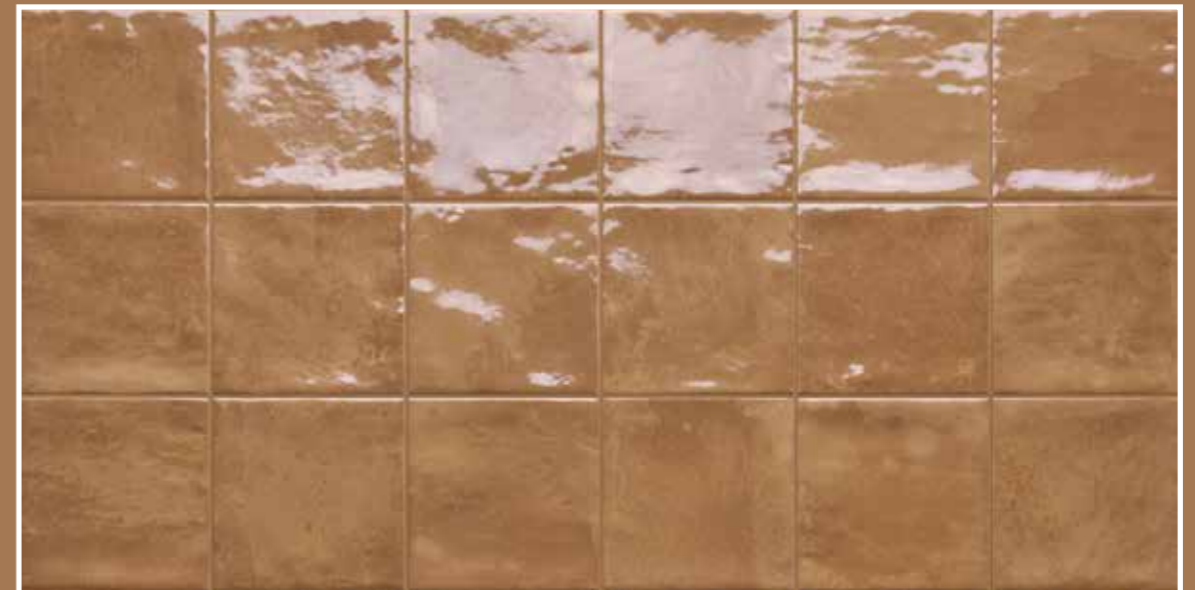

copper

Marrakech - Copper 4,8x20
Marrakech - Copper 10x10

A covering with a unique visual impact that creates an atmosphere of warmth and vitality