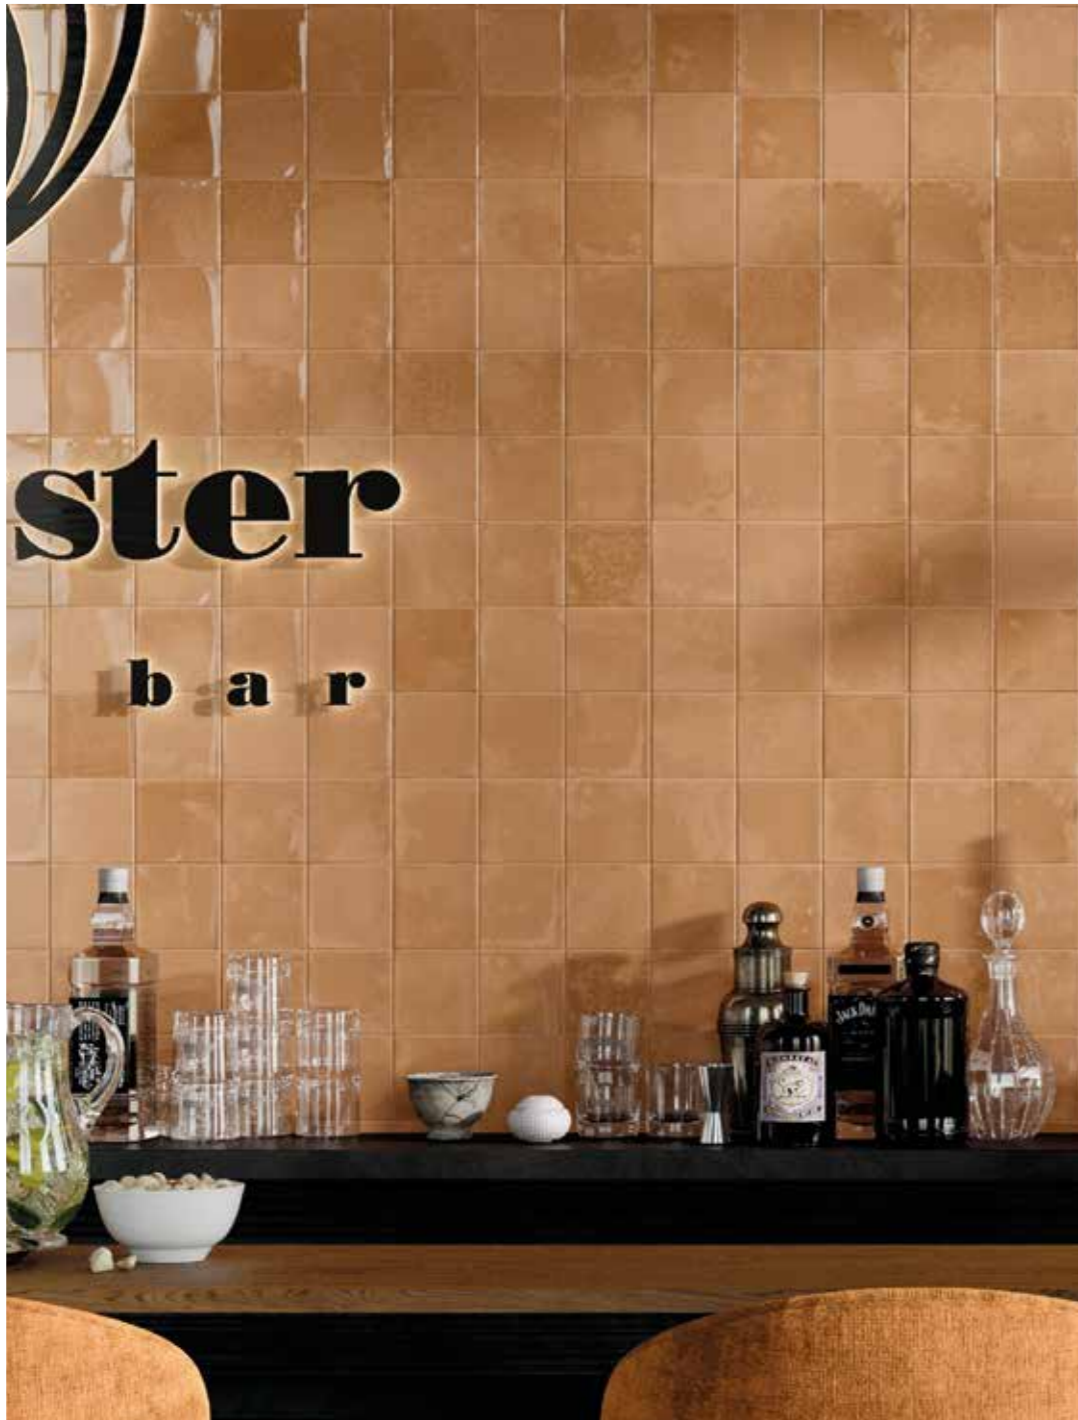

copper

wall
Marrakech - Copper 10x10

A covering with a unique visual impact that creates an atmosphere of warmth and vitality