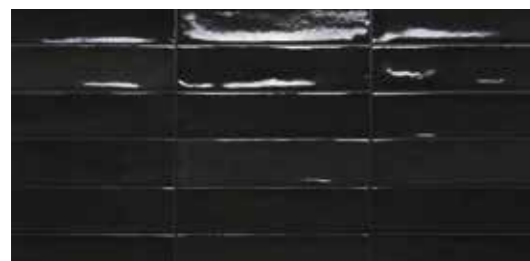

J92660
10x10 (4"x4")

black

J92230
4,8x20 (2"x8")