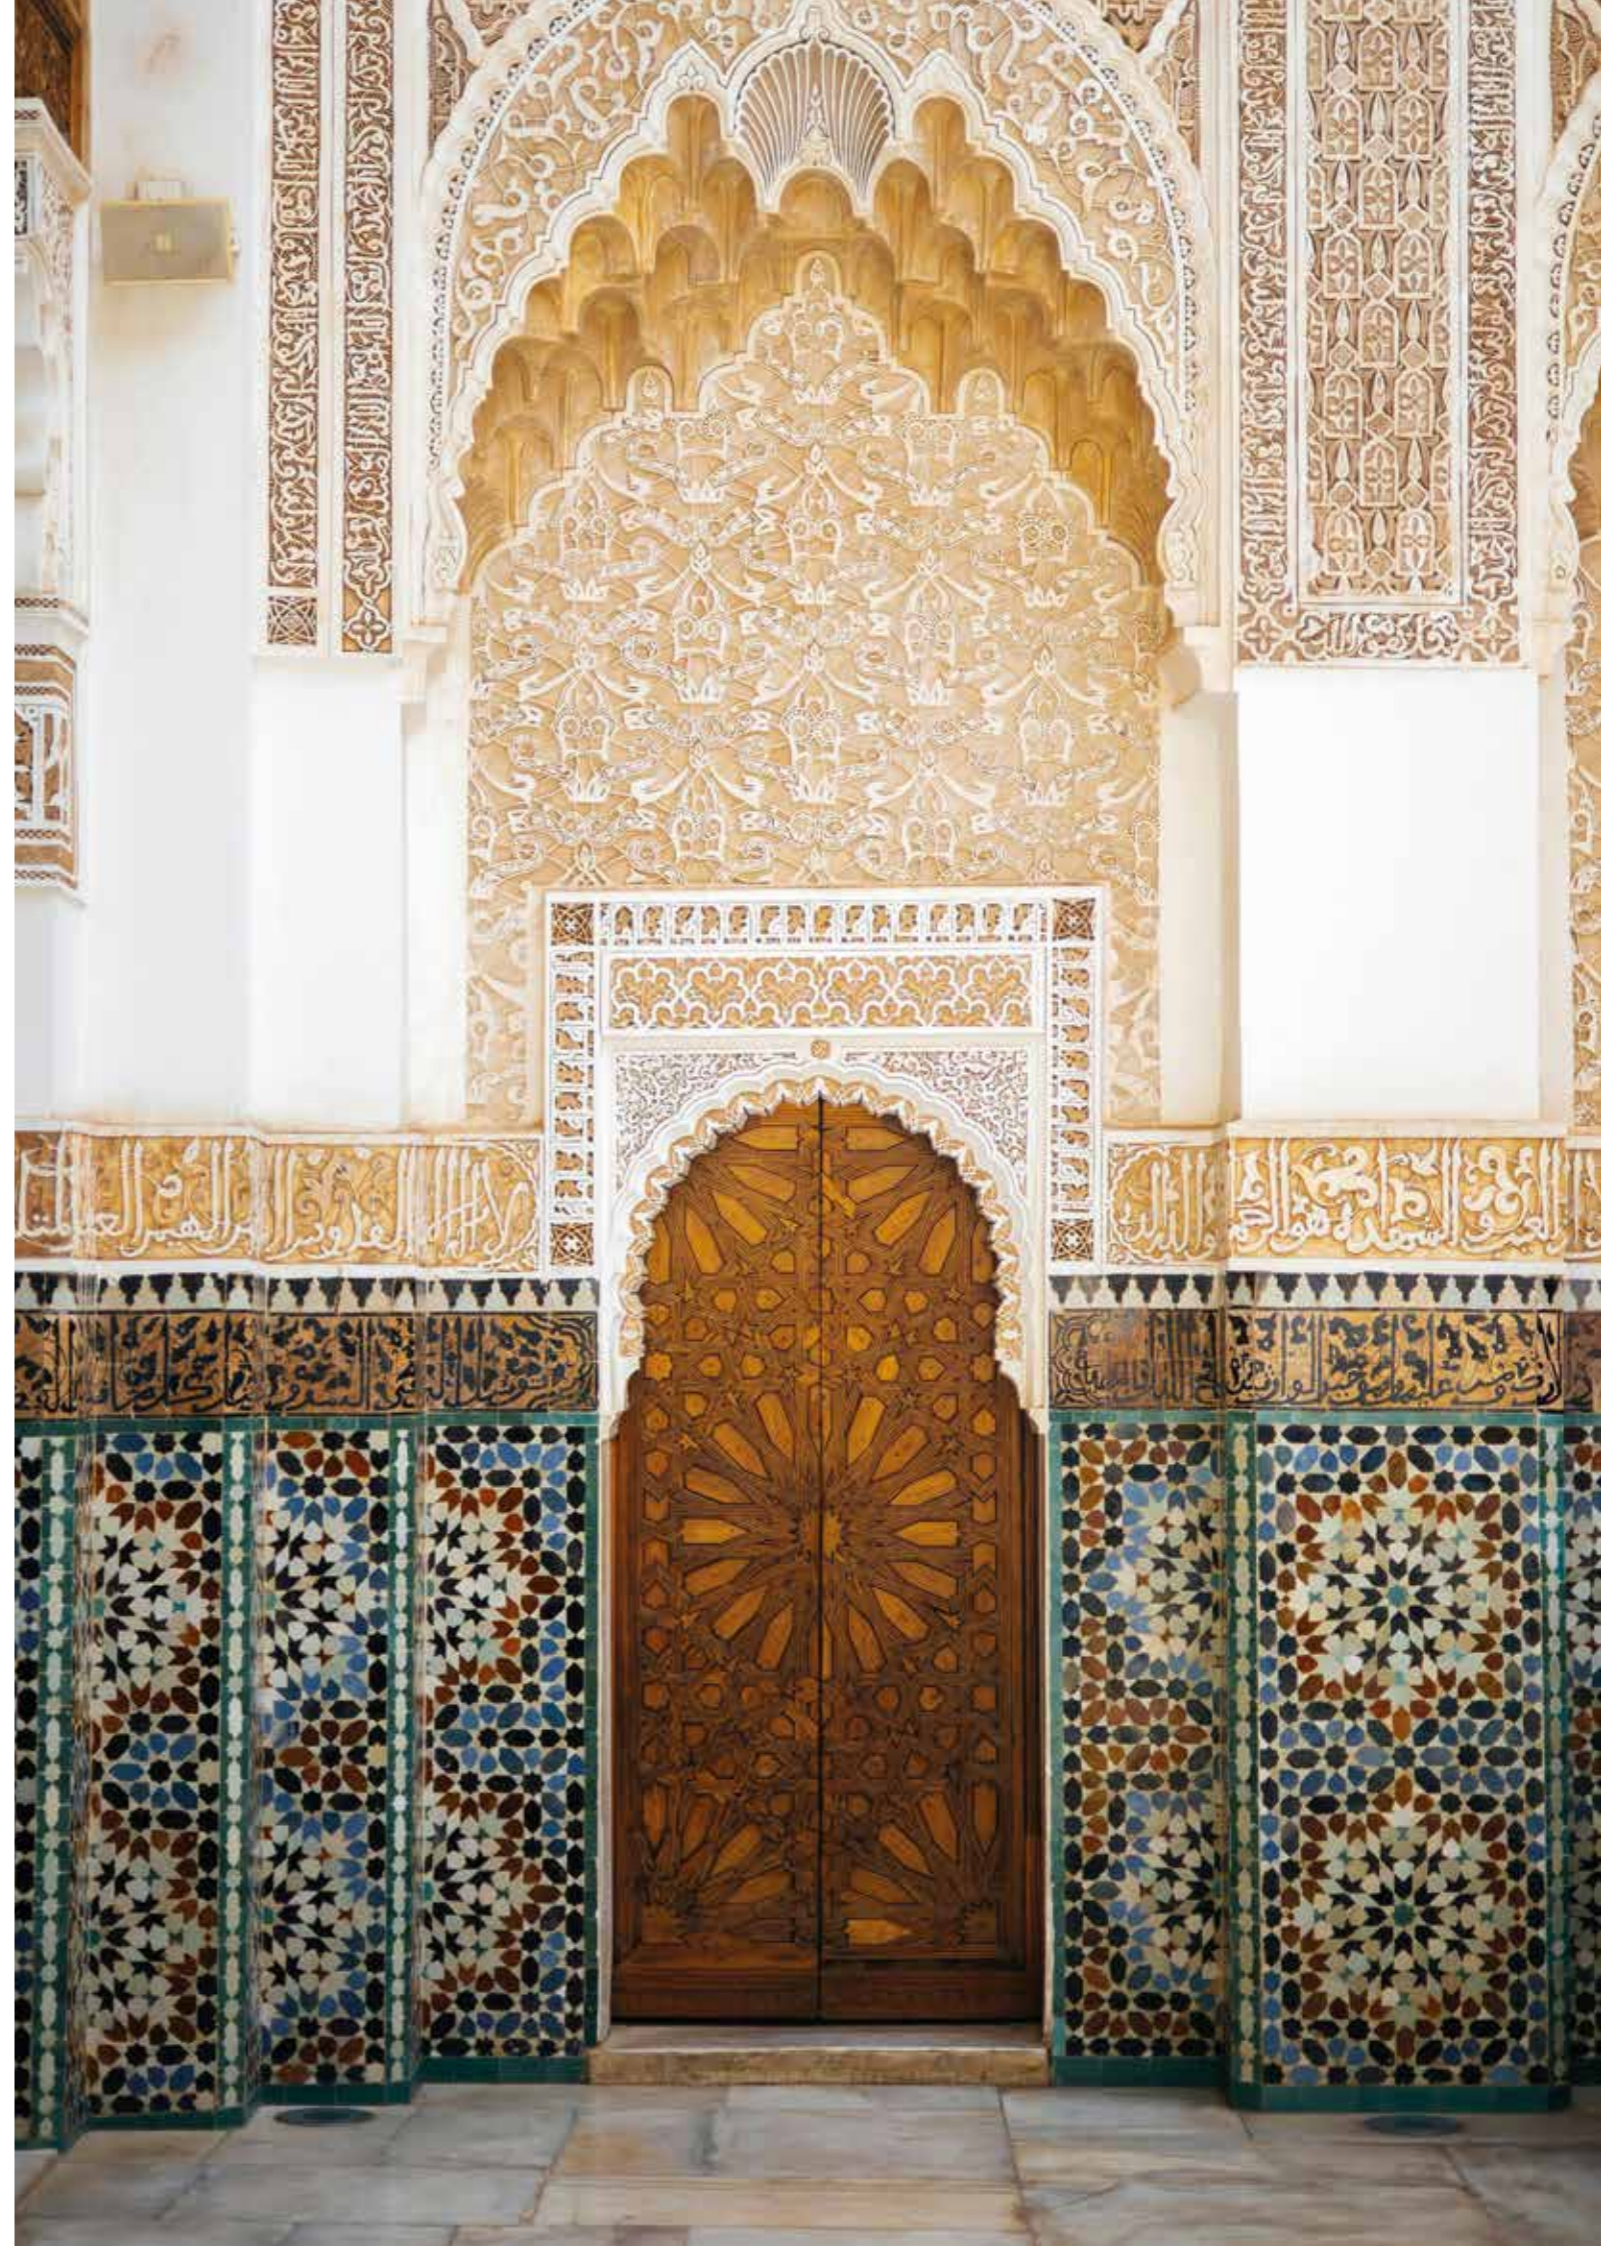

Le caratteristiche tessere brillanti monocolori marocchine in terracotta smaltata ispirano la collezione Marrakech, che ne **riproduce fedelmente le tipiche tonalità e fattezze artigiane**, in un **incontro tra tradizione e design.**

The characteristic single-colour Moroccan glazed terracotta tiles inspire the Marrakech collection, which faithfully **reproduces** their **typical handcrafted shades** and features, **where tradition meets design.**

Les petites dalles caractéristiques marocaines, brillantes et monocolors, en terre cuite émaillée, ont inspiré la collection Marrakech qui en **reproduit** fidèlement **les tonalités typiques** ainsi que la manufacture artisanale, le tout **alliant tradition et design.**

Die charakteristischen, glänzenden, einfarbigen marokkanischen Mosaiksteine aus glasiertem Ton inspirieren die Kollektion Marrakech, die **getreu die typischen Farbgebungen und handwerklichen Züge im Zusammenspiel von Tradition und Design** wiedergibt.