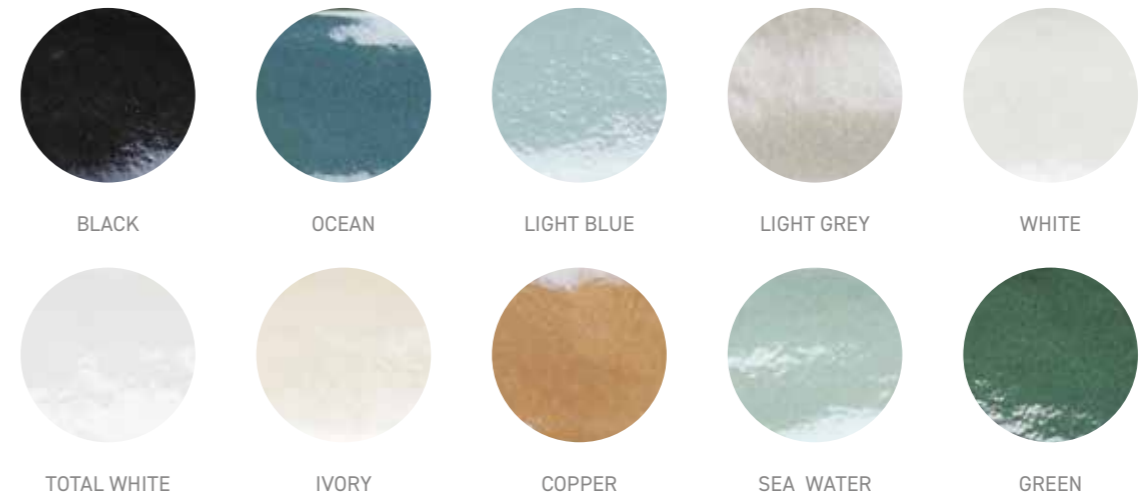

Imparfaites, **colorées** et déclinées dans des **finitions** aussi bien **brillantes** et miroitantes que **mattes** et texturées, les formes régulières des **formats, 4,8x20 et 10x10 cm**, créent des effets fortement impactants, en conférant aux environnements un charme exotique qui transcende les modes.

Eine faszinierende Reise in die wunderbare marokkanische Stadt **Marrakesch** und **Neuinterpretation der kultigen, kunstvollen Dekors der "Zellige"-Fliesen** in Anlehnung an das zauberhafte Verfahren der Handarbeit. Kaum wahrnehmbare Unvollkommenheiten und Unregelmäßigkeiten sowie evokative Farbtöne ergeben eine wellige, schillernde Oberfläche mit **handwerklicher Ästhetik**.

Unvollkommenen, bunt bemalt, **mit glänzenden**, spiegelnden, aber auch **matten** und strukturierten **Finishes**: Die regelmäßigen Formen der **Formate 4,8 x 20 und 10 x 10 cm** rufen schwungvolle Effekte von großer Wirkung hervor und verleihen den Räumen einen exotischen, zeitlosen Charme.

BRICK
GRES GENERATION

Marrakech è parte della collezione Brick Generation, il rivestimento Gres effetto mattoncino
Marrakech is part of the Brick Generation collection, the brick-effect stoneware covering
Marrakech fait partie de la collection Brick Generation, le revêtement en grès effet brique
Marrakech ist Teil der Kollektion Brick Generation, der Steinzeugbelag mit Ziegeleffekt