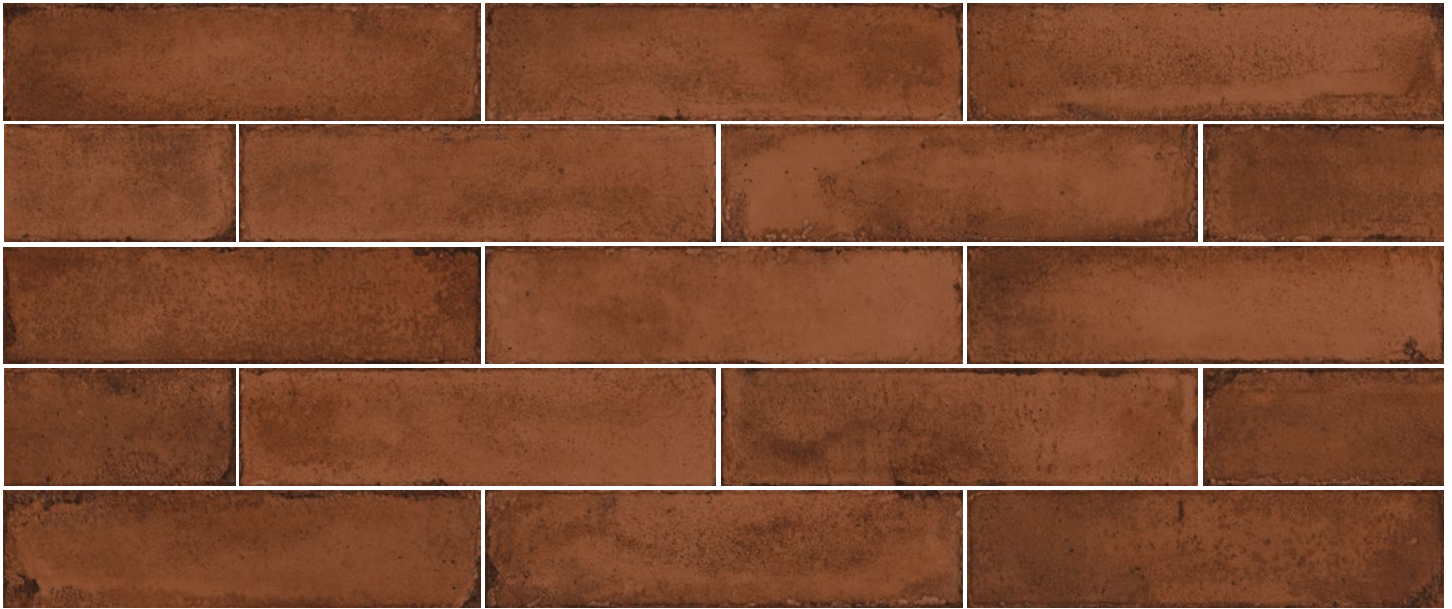

CINNAMON

STE80G
Cinnamon Glossy