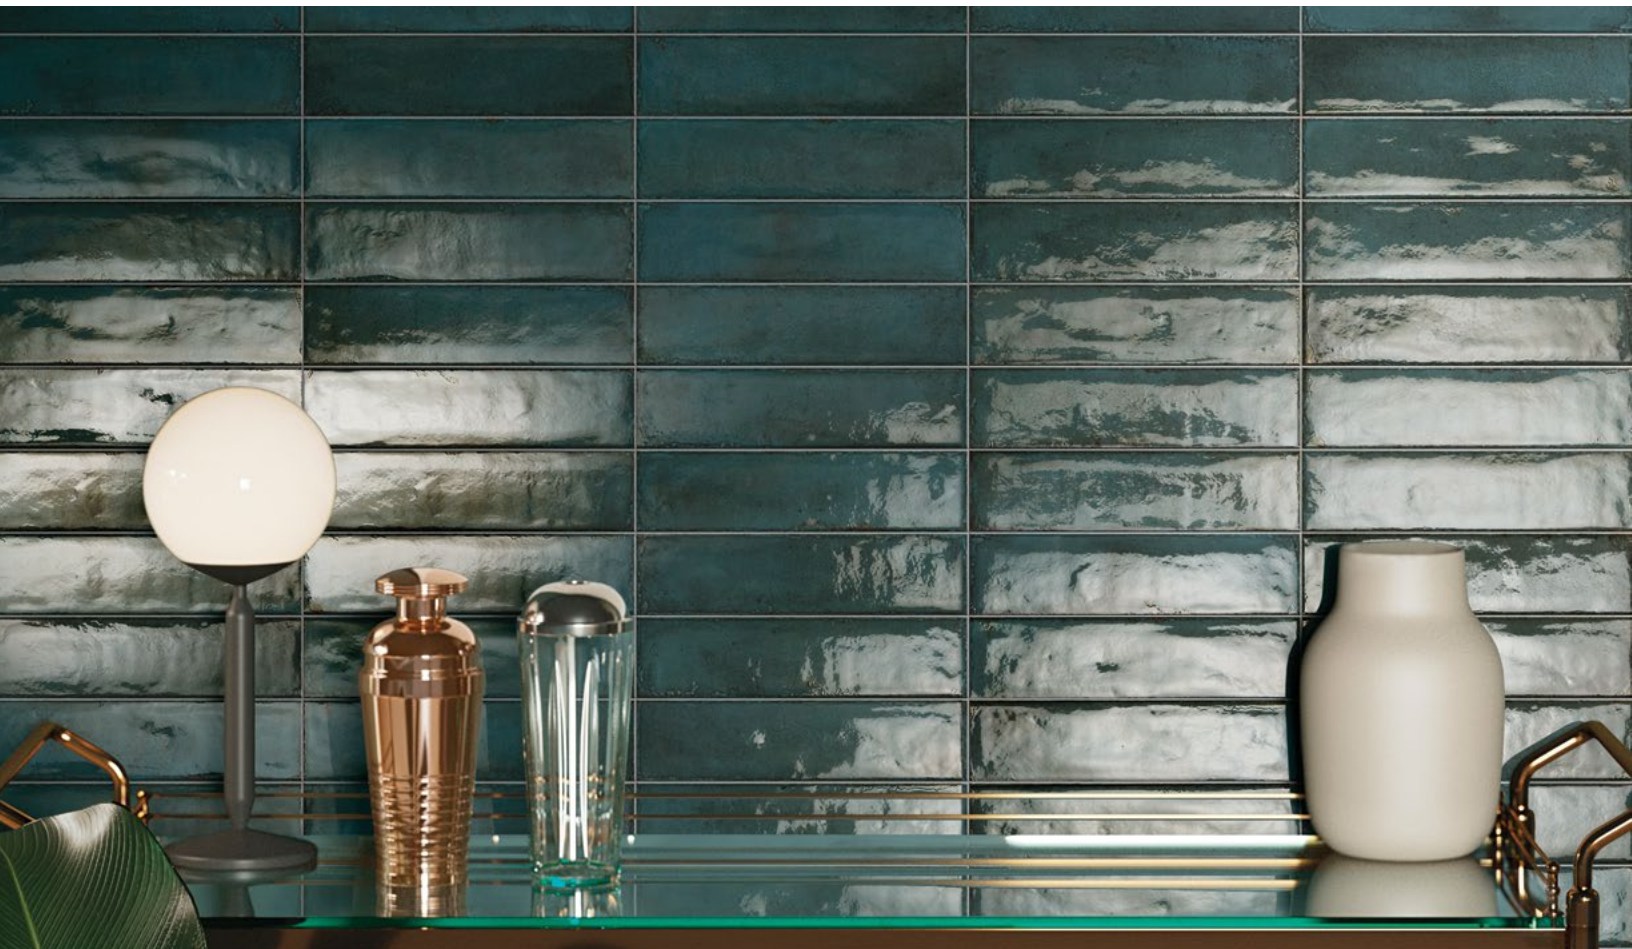

FIELD TILE FORMATS

2.5x10

below: **STE50G 2.5x10** Indigo Blue Glossy