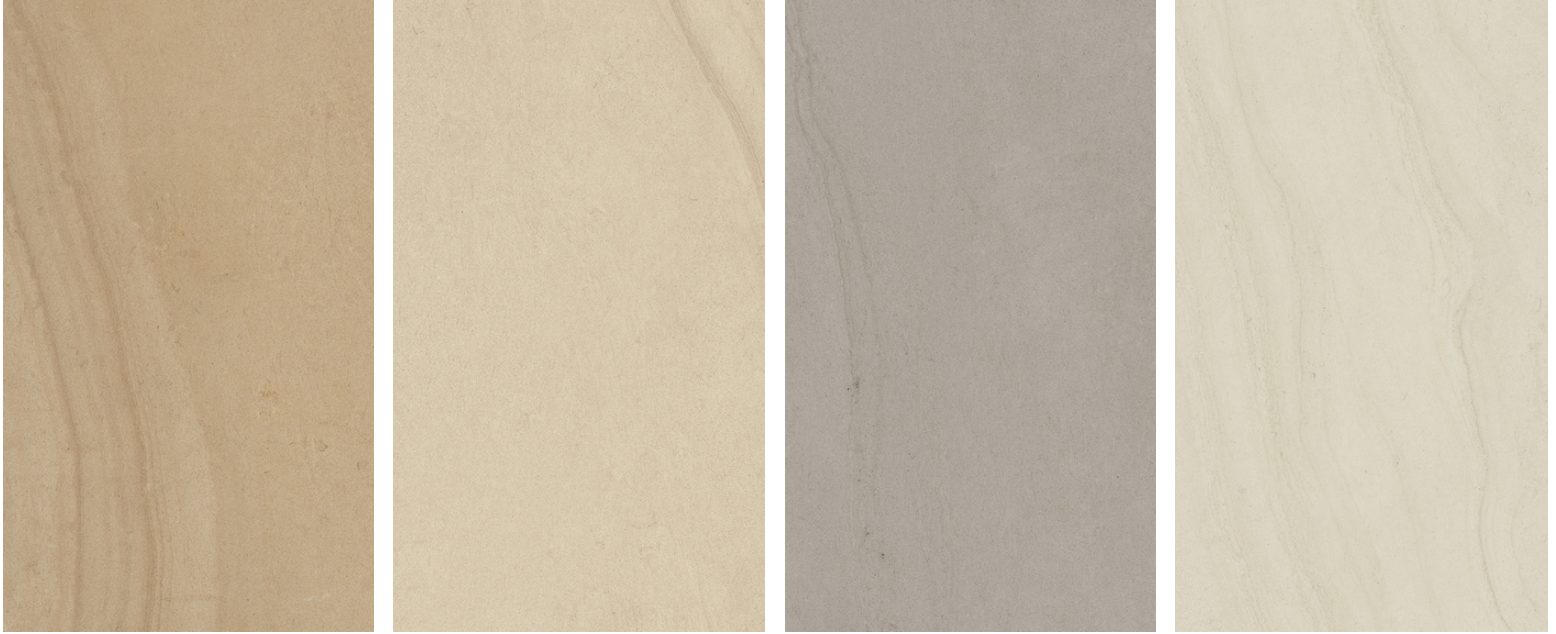

ANYWHERE BEIGE, EVERYWHERE GREIGE,
LEISURE GREY, WANDER WHITE

TESTING DATA

Water Absorption: <0.10%
Flexural Strength: >45 N/mm²
Frost Resistance: Resistant
Stain Resistance: Class 3

Slip Resistance: R10 (Natural) R11 (Grip)
DCOF: >0.42