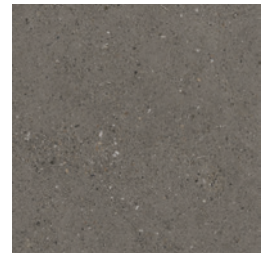

shown below: **CST30/M12REC** French Gray 32pc Mosaic

CANAL STREET

COLOR BODY PORCELAIN

CST10
Levee White

CST20
Café Light Gray

CST30
French Gray

CST40
Spanish Clay

CST50
Black Bayou