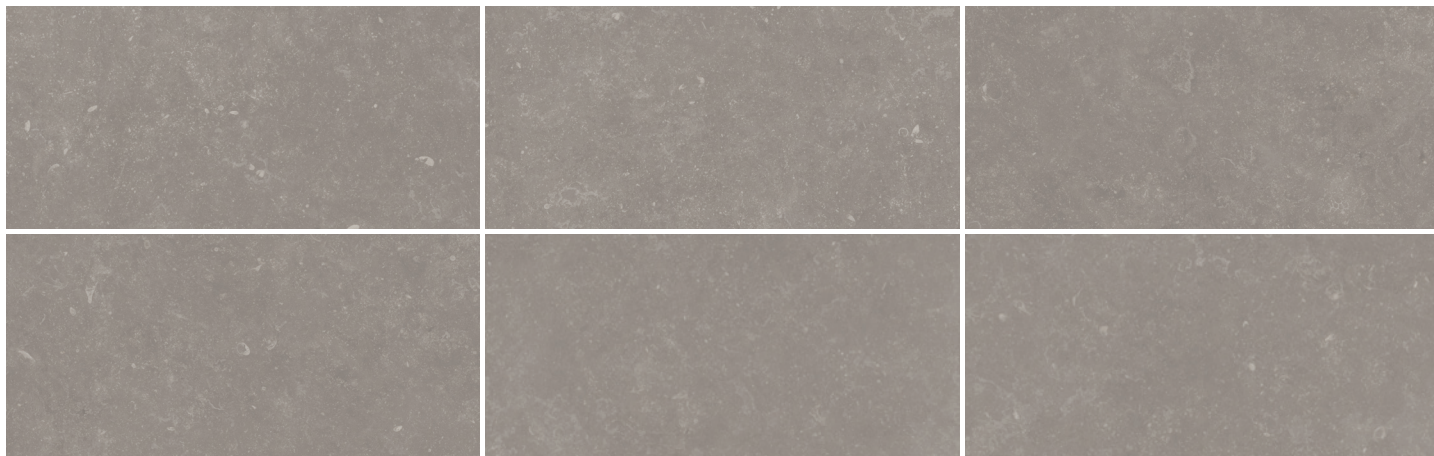

BLR20D 24x24
Historic Greige
(random assortment of 8 decos, packed 4 pieces per carton)

MOSAICS

BLR20/M1.5x3OBW
Historic Greige
Offset Basketweave

BLR21/M12MIX
Greige White Mix

ATLAS GRAY

BLR30

BLR30U (2cm)