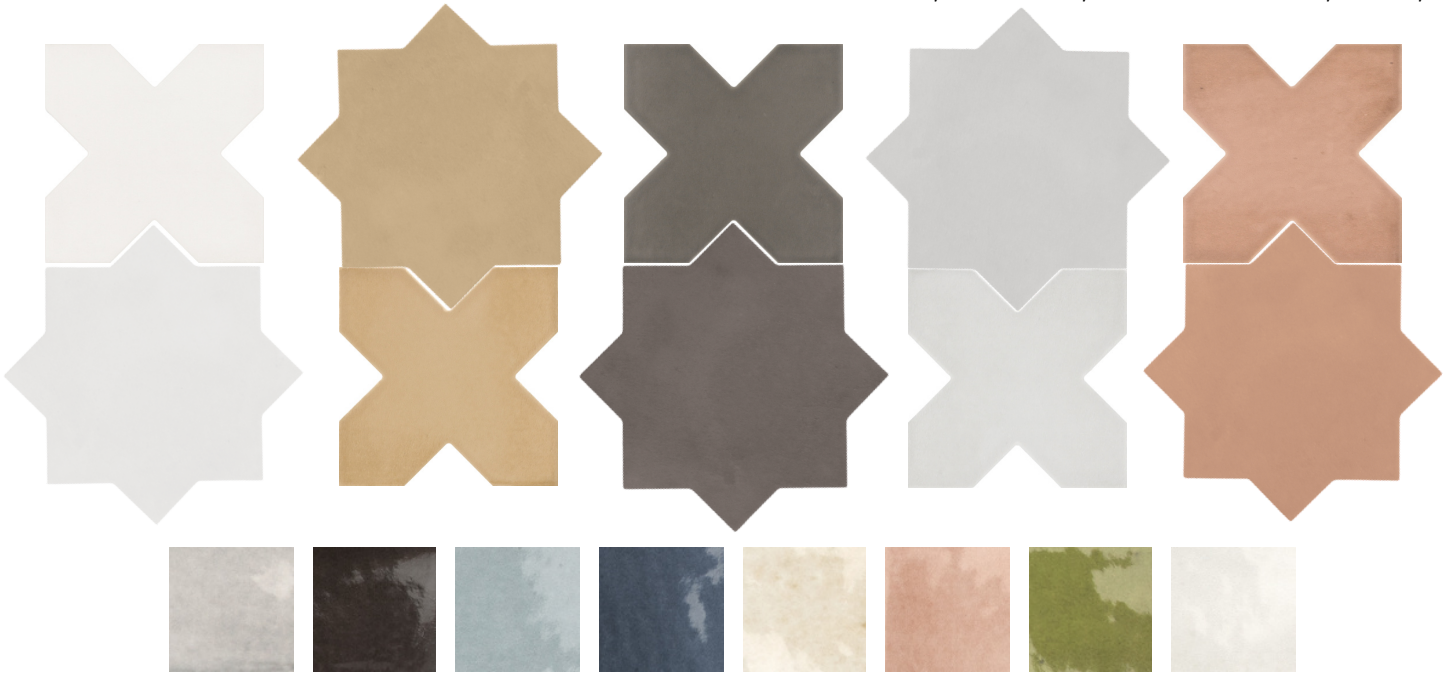

# KASBAH

## THORNTREE

natural stone • fine porcelain

STAR AND BASE: BONE, FAWN, MUD, SMOKE, TERRACOTTA

TACO 1x1: AMBER GREY, BLACK HAT, BLUE GRASS, BLUE NIGHT, CANVAS, ORCHARD PINK, VERD, WHITE