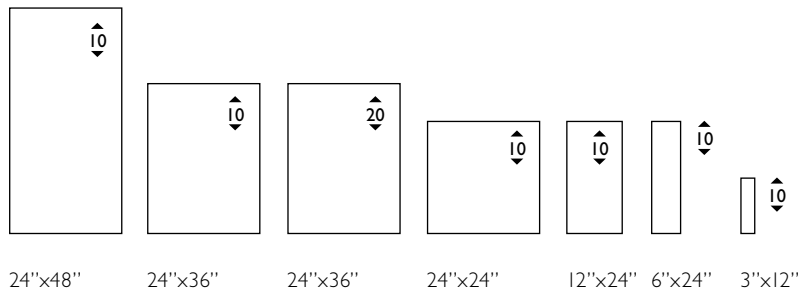

USE

Residential spaces
Bathroom
Commercial premises
Public spaces

COLOURS

- **Avorio**
- **Perla**
- **Grigio**
- **Oro**
- **Multi**

SIZES