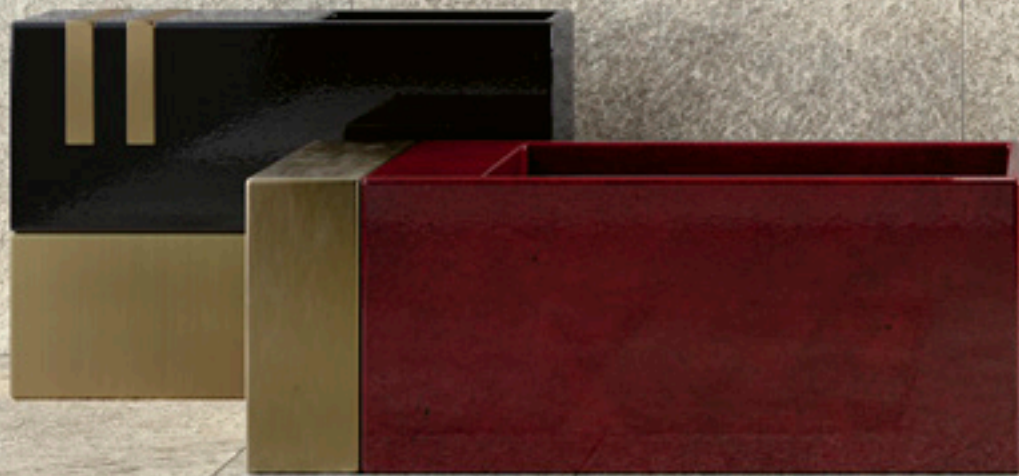

PERLA

COOL & PRECIOUS