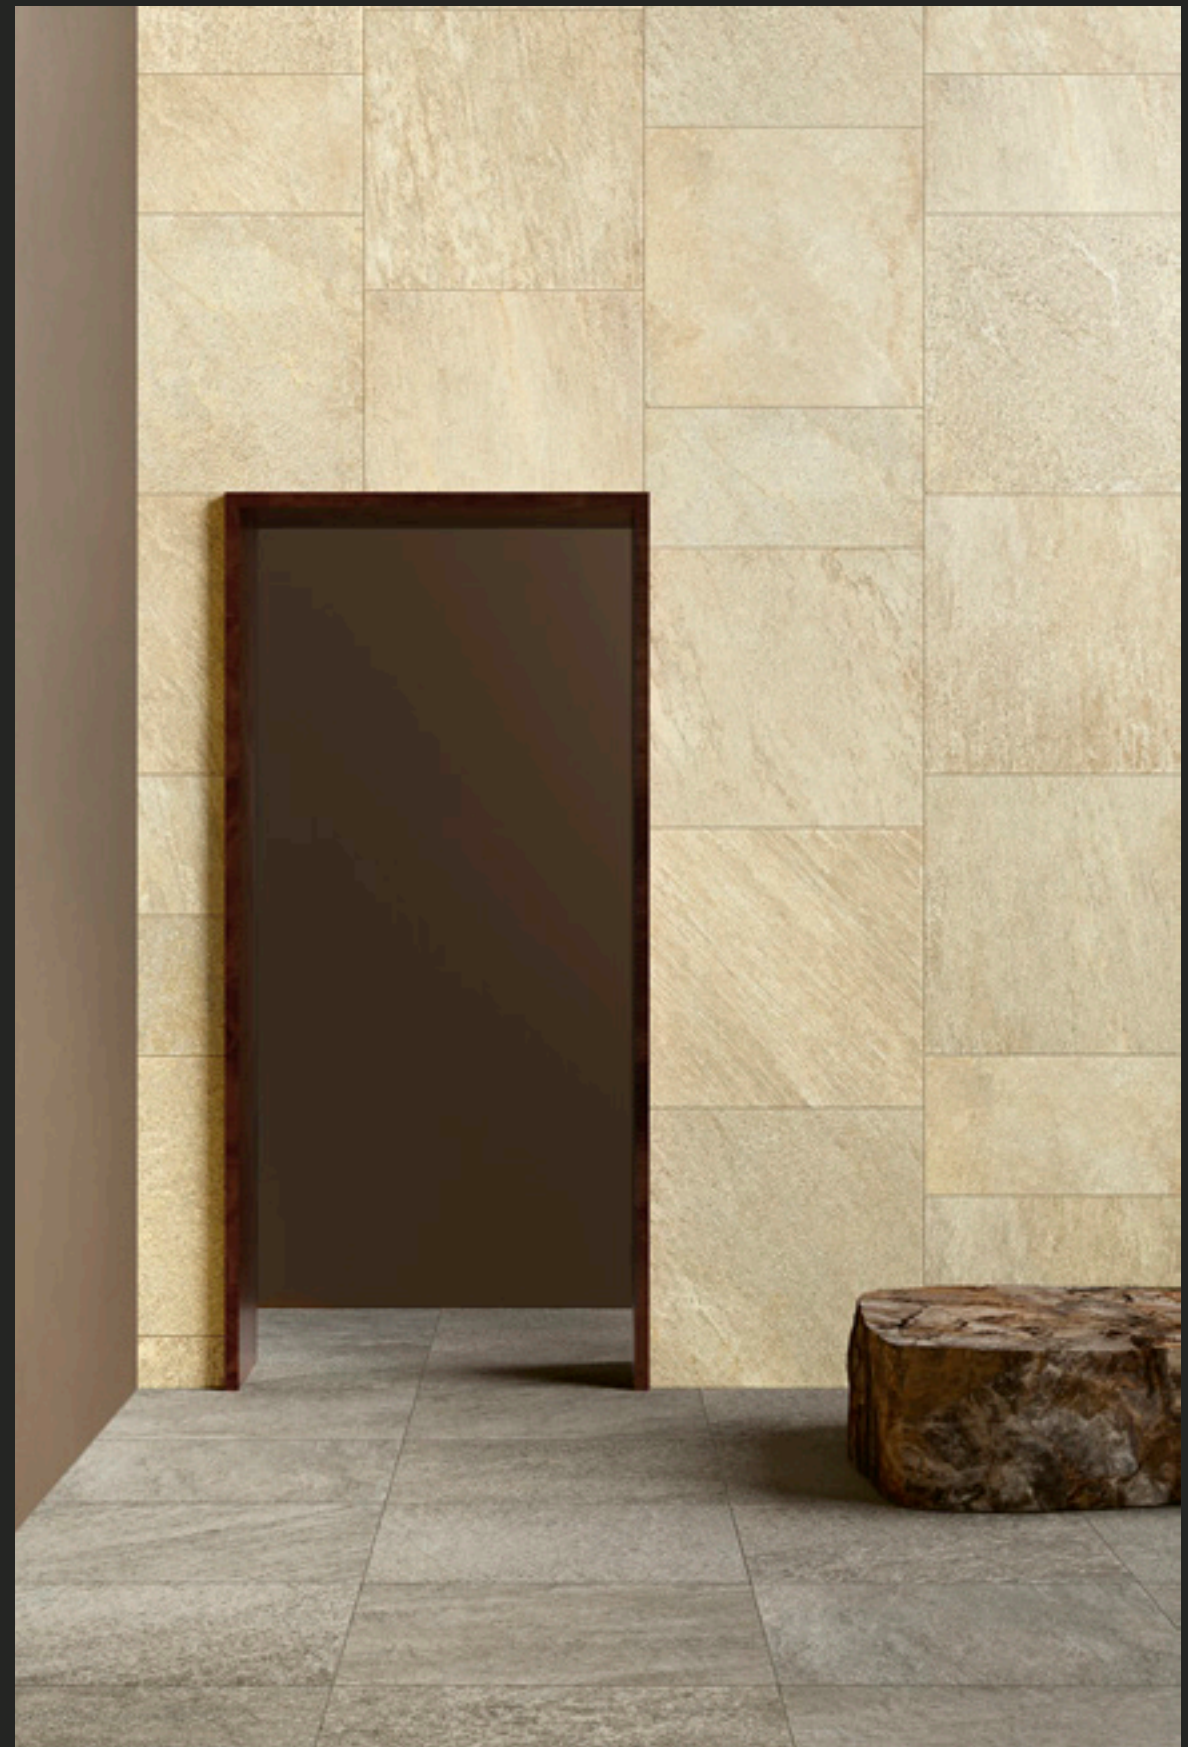

THE STRENGTH AND SOLIDITY OF ROCK BECOMES BEAUTY. CERAMIC TECHNOLOGY PERFECTS AND TRANSFORMS **ATTRACTIVE, TEXTURED** QUARTZITE INTO CONTEMPORARY, ESSENTIAL PORCELAIN STONEWARE. **UNICOMSTARKER** PRESENTS THE NEW **ARENITE** COLLECTION. EVOCATIVE AND ELEGANT, INTERPRETS THE CHARM OF STONE, ENHANCING THE POTENTIAL OF ARCHITECTURAL SETTINGS.