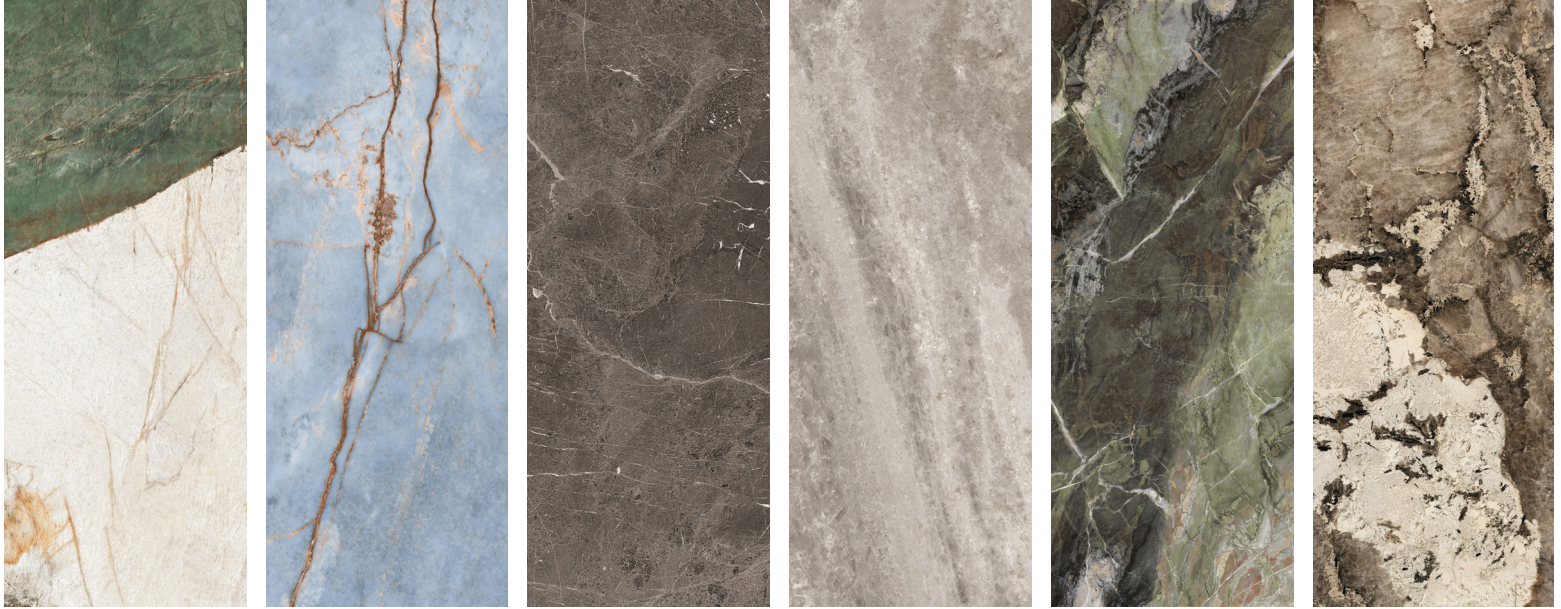

HERITAGE LUXE

HERITAGE AQUA, HERITAGE AZURE,
HERITAGE BROWN, HERITAGE CLOUD,
HERITAGE EMERALD, HERITAGE FLAME

TESTING DATA

Water Absorption: $\leq 0,5\%$
Flexural Strength: >35 N/mm²
Frost Resistance: Resistant
Stain Resistance: Class 5

Slip Resistance: R10
DCOF: $> 0.42\%$ wet

APPLICATION

Floor: Yes
Shower/ Wet Areas: Yes
Wall: Yes
Countertop: Yes

Coping: No
Exterior Paver: No
Exterior Cladding: Yes
Exterior Countertop: Yes
Exterior Tile: No