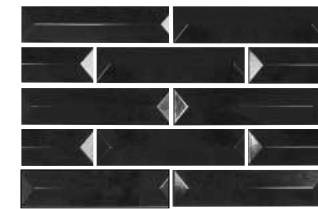

Imperfectly perfect!

A collection with a metro-type tile, but with incredible volumes. Reality is composed of 4 pieces: one flat, one with a concave central geometrical thickness, one convex and one with a double geometry, doubling the stakes. A design specially conceived to mix both thicknesses with a dazzling result. This collection stands out for its fiercely contemporary color palette and the classic ceramic effects of the enamels on its surface.

SPECTRUM WIND
7,5X30 / 3"X12"
P75 /M

REALITY SMOKE
7,5X30 / 3"X12"
P74 /M

REALITY NIGHT
7,5X30 / 3"X12"
P74 /M

REFRACTION SMOKE
7,5X30 / 3"X12"
P75 /M

REFRACTION NIGHT
7,5X30 / 3"X12"
P75 /M

SPECTRUM SMOKE
7,5X30 / 3"X12"
P75 /M