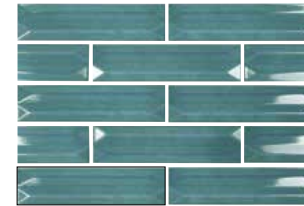

REFRACTION ACQUA
7,5X30 / 3"X12"
P75 /M