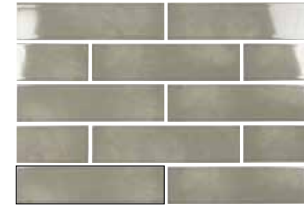

REALITY SMOKE
7,5X30 / 3"X12"
P74 /M