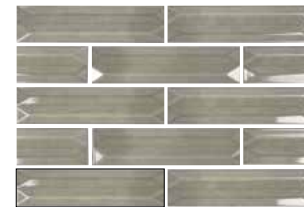

REFRACTION SMOKE
7,5X30 / 3"X12"
P75 /M