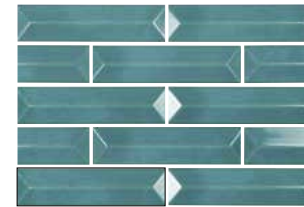

REALITY

— Reality

A small-format collection of 75x30cm, but with an enormous decorative spirit. This is Reality. The design highlights effects and glazes that are classically ceramic, but with a contemporary touch, thanks to the updated colors. Geometry and volumes give it a unique personality.

Imperfectly perfect!

A collection with a metro-type tile, but with incredible volumes. Reality is composed of 4 pieces: one flat, one with a concave central geometrical thickness, one convex and one with a double geometry, doubling the stakes. A design specially conceived to mix both thicknesses with a dazzling result. This collection stands out for its fiercely contemporary color palette and the classic ceramic effects of the enamels on its surface.

SPECTRUM NIGHT
7,5X30 / 3"X12"
P75 /M

Reality

7,5X30 3"X12"

REALITY SAHARA
7,5X30 / 3"X12"
P74 /M

REALITY RIVER
7,5X30 / 3"X12"
P74 /M

REALITY ACQUA
7,5X30 / 3"X12"
P74 /M

REALITY PALM
7,5X30 / 3"X12"
P74 /M

REFRACTION SAHARA
7,5X30 / 3"X12"
P75 /M

REFRACTION RIVER
7,5X30 / 3"X12"
P75 /M

REFRACTION ACQUA
7,5X30 / 3"X12"
P75 /M

REFRACTION PALM
7,5X30 / 3"X12"
P75 /M

SPECTRUM SAHARA
7,5X30 / 3"X12"
P75 /M

SPECTRUM RIVER
7,5X30 / 3"X12"
P75 /M