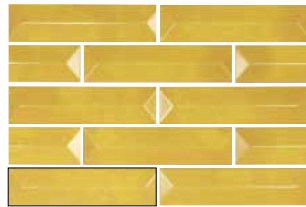

Imperfectly perfect!

A collection with a metro-type tile, but with incredible volumes. Reality is composed of 4 pieces: one flat, one with a concave central geometrical thickness, one convex and one with a double geometry, doubling the stakes. A design specially conceived to mix both thicknesses with a dazzling result. This collection stands out for its fiercely contemporary color palette and the classic ceramic effects of the enamels on its surface.

REFRACTION SAHARA
7,5X30 / 3"X12"
P75 /M

REFRACTION RIVER
7,5X30 / 3"X12"
P75 /M

REFRACTION ACQUA
7,5X30 / 3"X12"
P75 /M

REFRACTION PALM
7,5X30 / 3"X12"
P75 /M

SPECTRUM SAHARA
7,5X30 / 3"X12"
P75 /M

SPECTRUM RIVER
7,5X30 / 3"X12"
P75 /M