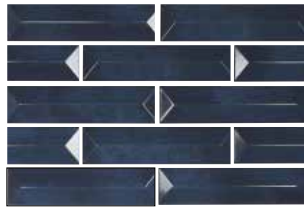

Imperfectly perfect!

A collection with a metro-type tile, but with incredible volumes. Reality is composed of 4 pieces: one flat, one with a concave central geometrical thickness, one convex and one with a double geometry, doubling the stakes. A design specially conceived to mix both thicknesses with a dazzling result. This collection stands out for its fiercely contemporary color palette and the classic ceramic effects of the enamels on its surface.

SPECTRUM NIGHT
7,5X30 / 3"X12"
P75 /M

Reality

7,5X30 3"X12"

REALITY SAHARA
7,5X30 / 3"X12"
P74 /M

REALITY RIVER
7,5X30 / 3"X12"
P74 /M

REALITY ACQUA
7,5X30 / 3"X12"
P74 /M

REALITY PALM
7,5X30 / 3"X12"
P74 /M

REFRACTION SAHARA
7,5X30 / 3"X12"
P75 /M

REFRACTION RIVER
7,5X30 / 3"X12"
P75 /M

REFRACTION ACQUA
7,5X30 / 3"X12"
P75 /M

REFRACTION PALM
7,5X30 / 3"X12"
P75 /M

SPECTRUM SAHARA
7,5X30 / 3"X12"
P75 /M

SPECTRUM RIVER
7,5X30 / 3"X12"
P75 /M