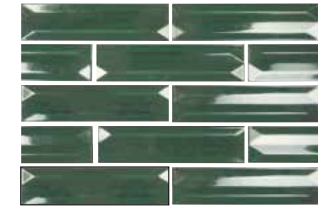

REFRACTION PALM
7,5X30 / 3"X12"
P75 /M