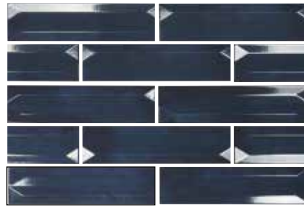

REFRACTION RIVER
7,5X30 / 3"X12"
P75 /M