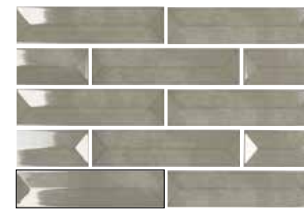

SPECTRUM SMOKE
7,5X30 / 3"X12"
P75 /M