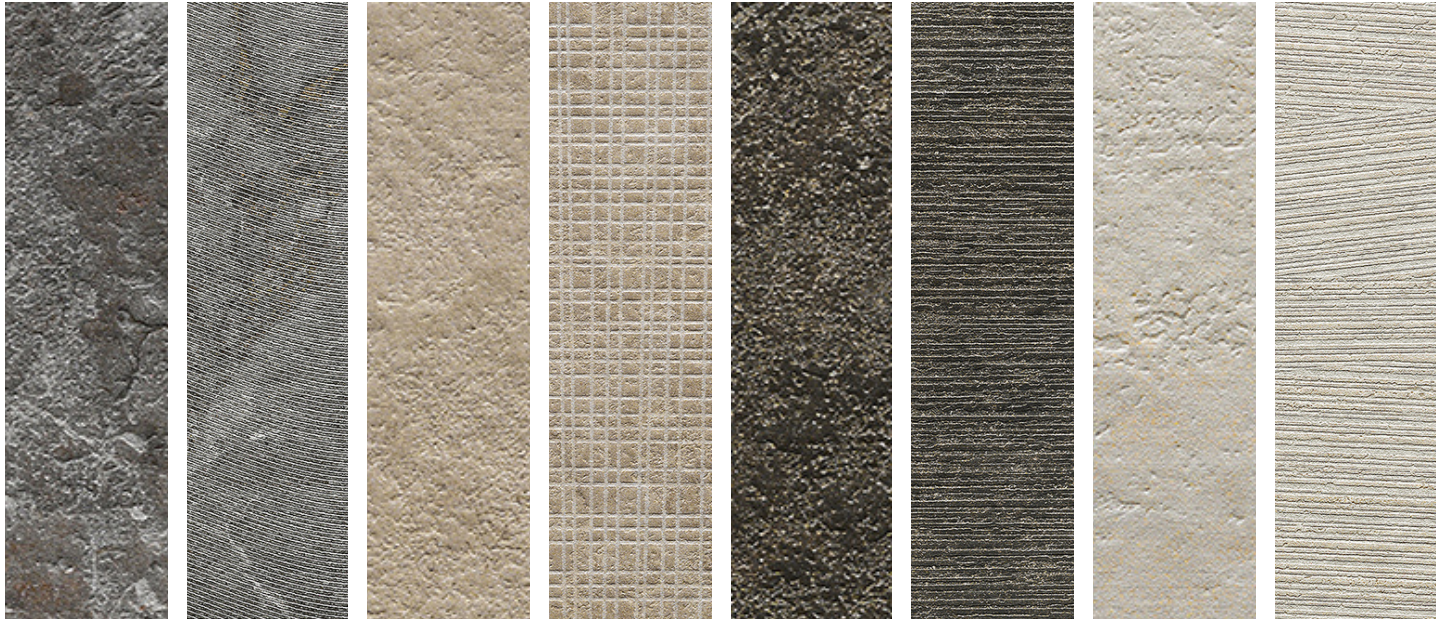

THORNTREE

natural stone • fine porcelain

BRECCIA GREY, BRECCIA GREY STORIES, PIETRA DI BORGOGNA, PIETRA DI BORGOGNA STORIES, PIETRA PECE, PIETRA PECE STORIES, TRAVERTINO, TRAVERTINO STORIES

TESTING DATA

Water Absorption: 0.10%
Flexural Strength: >1300 N
Frost Resistance: Resistant
Stain Resistance: Class 3