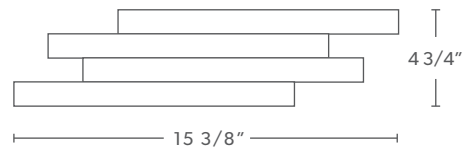

Uniform - Textured Wall Tile - Sandstone Mint

STONE - UNIFORM

COLORS AVAILABLE IN THIS PATTERN

Sandstorm
Mint

Grey
Andesite

PATTERN:
UNIFORM
STYLE:
**TEXTURED
WALL TILE**

This product comes in mesh mounted sheets.
All dimensions are nominal. One Sheet = .50 sq. ft.
Thickness: 1/2"

Actual Dimensions:

15.35" x 4.72" x .5"

389.89 x 119.89 x 12.7mm

Area Covered: .50 sq. ft. per piece

Weight:

Grey Andesite - 35 lbs. per box

Sandstone Mint - 50 lbs. per box

Pieces per box: 12