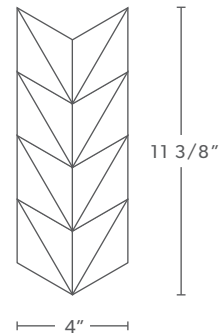

Paragon Chevron - Dimensional Tile - Sandstone Mint

STONE - PARAGON CHEVRON

COLORS AVAILABLE IN THIS PATTERN

Sandstone
Mint

Sandstone
Ocean

PATTERN:
**PARAGON
CHEVRON**

STYLE:
**DIMENSIONAL
TILE**

This product comes in mesh mounted sheets.
All dimensions are nominal. One Sheet = .32 sq. ft.
Thickness: 1/2" - 3/4"

Actual Dimensions:

4.02" x 11.42" x .5" - .75"

102.11 x 290.07 x 12.7 - 19.05mm

Area Covered: .32 sq. ft. per piece

Weight: 38 lbs. per box

Pieces per box: 16

Recommended Usage

Interior
Wall