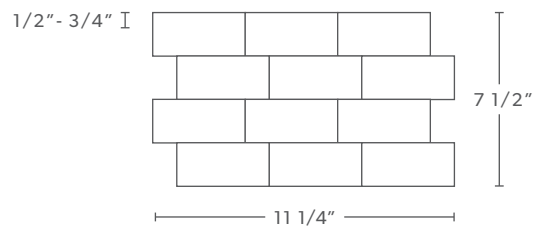

This product comes in mesh mounted sheets.  
All dimensions are nominal. One Sheet = .58 sq. ft.  
Thickness: 1/2" - 3/4"

New Wave - Dimensional Tile - Sutra Black\*

11.22" x 7.48" x .5" - .75"

284.99 x 189.99 x 12.7 - 19.05mm

**Area Covered:** .58 sq. ft. per piece

**Weight:** 38 lbs. per box

**Pieces per box:** 8

• Sutra Black not approved for Exterior and Pool, Spa & Water Feature.