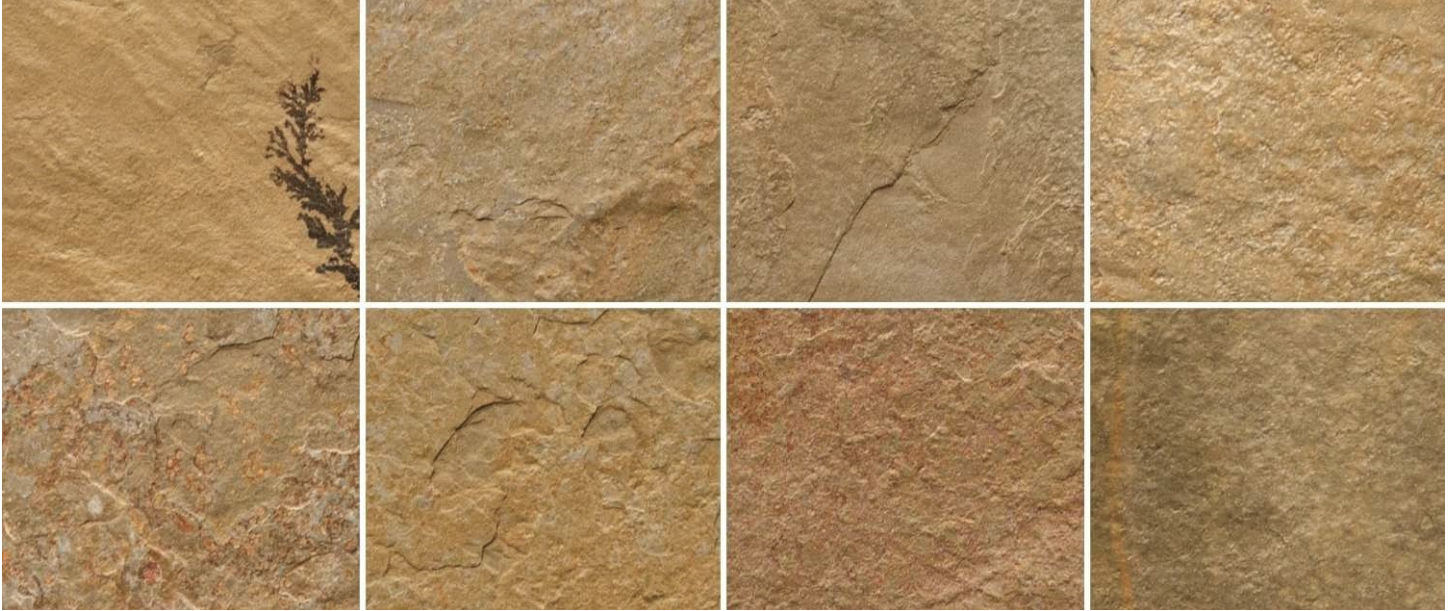

CAMEL

THORNTREE

natural stone • fine porcelain

SLATE

TESTING DATA

Water Absorption: Not Applicable
Flexural Strength: Not Applicable
Frost Resistance: Not Applicable
Apparent Density: Not Applicable

APPLICATION

Coping: No
Countertop: No
Exterior Cladding: Yes
Exterior Countertop: No
Exterior Tile: Yes

Exterior Paver: No
Floor: Yes
Shower/ Wet Areas: Yes
Wall: Yes

PACKING DETAILS

Per Order

INFORMATION

Camel is available in custom sizes, thicknesses, finishes and formats. Please contact info@thorntreeslate.com for additional information.