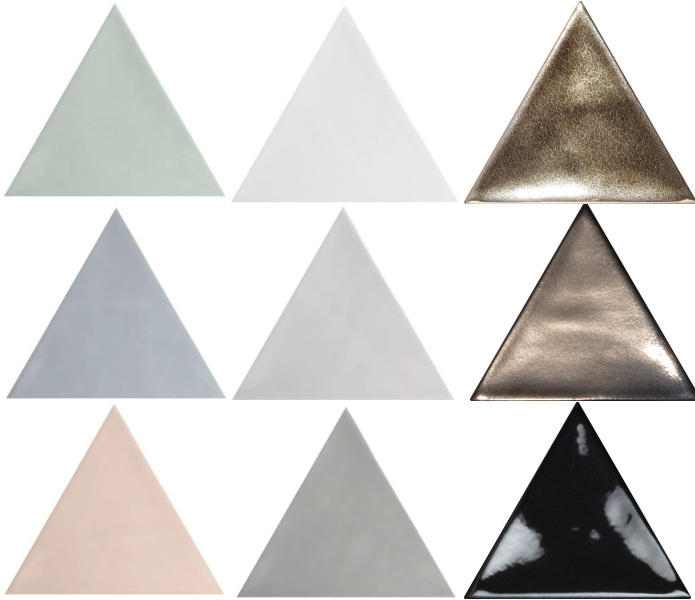

3 LATI

THORNTREE

natural stone • fine porcelain

BIANCO, BRONZO, ORO, ACCIAIO,
GRIGIO CHIARO, GRIGIO MEDIO, GRIGIO
SCURO, CARTA DA ZUCCHERO, ROSA,
AQUAMARINA

TESTING DATA

Water Absorption: Compliant
Flexural Strength: Compliant
Frost Resistance: Not Applicable
Stain Resistance: Class 5